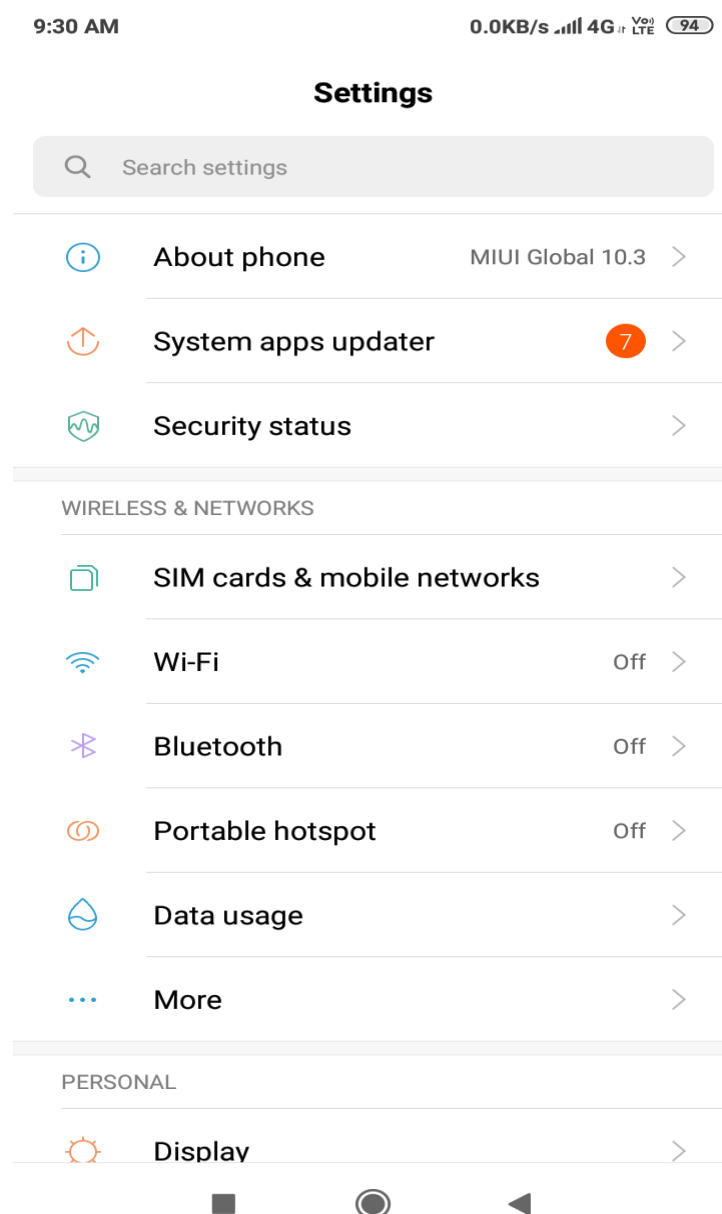

Setting 4G Calling Volte for Xiaomi

Go To Setting >

Go To SIM Card & Mobile Network

Go To SIM & information